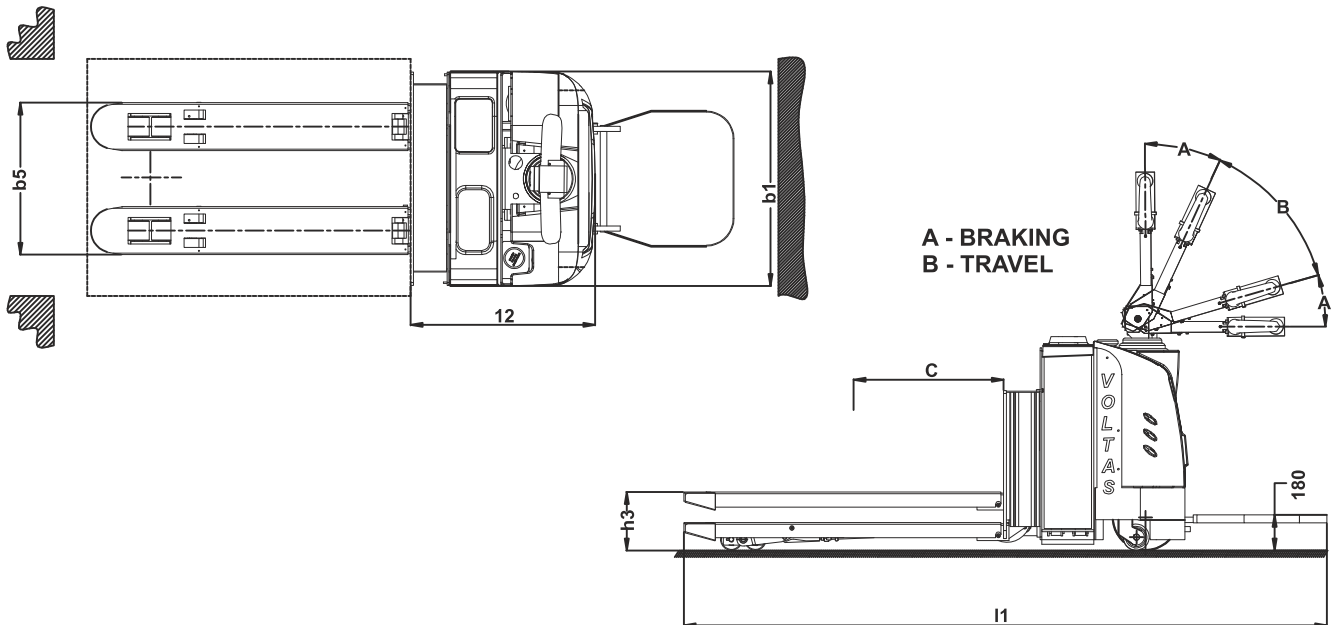

BOPT 2000kgs - AC Version

TECHNICAL SPECIFICATIONS

Dimensions	Unit	
Power unit	Electric	
Operation	Stand-on	
Load Capacity	kg	2000
Load center	C (mm)	600
Wheelbase	Y (mm)	1495
Width across forks	b5	570 / 685
Maximum Fork height	h3 mm	210
Fork lowered height	h13 mm	85
Length of face of forks (Platform close / open)	l2 mm	710 / 1200
Overall width	b1 mm	800
Overall length	l1 mm	2415
Performance		
Lift speed, Laden / Unladen	m/sec.	0.041 / 0.104
Lowering Speed, Laden/Unladen	m/sec.	0.096 / 0.078
Gradeability Laden / Unladen	%	7% / 10%
Service brake	Electromagnetic	
Steering Type	Mechanical	
Wheels & tyres		
Wheel Type	Polyurethane	

KEY FEATURES

- **Energy savings** - through traction battery not getting lifted during movement of pallets
- **Battery roll-out feature** - for easy removal and placement of battery on the pallet truck, which also enables longer hours of operation
- **Compactness** - easier to maneuver in narrower aisles
- **Advance Suspension System** - enabling smoother and safer ride
- **Operator comfort** - Sturdy platform, enabling longer hours of working

GENERAL ARRANGEMENT

VOLTAS

KION India Pvt. Ltd.

Plant & HO : 5/4 Chandan Nagar, Pune - Nagar Road,
Pune - 411 014, Maharashtra

Visit Us at : www.voltas-mh.com

For Enquiries

e-mail : in.enquiries@kiongroup.com

Contact us : 020 - 6732194 / 188 / 190 / 193

BRANCHES

Ahmedabad 9925013566 • Bangalore 9731017401 • Bhubaneswar 9090963883 • Chandigarh 9878677873
Chennai 8680067711/8680067712 • Cochin 9747357888 • Coimbatore 9747397666/9747357888 • Delhi 7840010261
Hyderabad 9010150999 • Indore 7770862223 • Jaipur 9352573157 • Jamshedpur 9031098801 • Kolkata 9088026730
Lucknow 9889033532 • Madurai 9840234189/8680067712 • Mumbai 7774027853/7774027851 • Nagpur 7774027836
Pune 7774027840 • Rudrapur 8057405111 • Surat 7624005557 • Vizag 9951066618

DEALERS

Agartala 9435993430 • Ahmedabad 8347009991 • Ankleshwar 8347000648 • Aurangabad 9657722566
Bangalore 9449857458 • Baroda 8347009993 • Bhopal 9826052942 • Bhubaneswar 9238310721 • Chakan 9604503624
Chandigarh 9463998214 • Chennai 9940052996 • Cochin 8129400987 • Coimbatore 9842315181
Delhi 9899684448/9711206090 • Durgapur 9830194044 • Erode 9842015187 • Gandhidham 8347009982
Goa 9423312625/9850471387 • Guwahati 9435993430 • Haldia 9830194044 • Hosur 9629302584 • Hubli 9482233151
Hyderabad 9032047822 • Indore 9826052942 • Itanagar 9435993430 • Jabalpur 9826052942 • Jaipur 9414159451
Jaipur 9090963883 • Jamshedpur 9798426330 • Jharsuguda 9090963883 • Jodhpur 9414159451 • Jorhat 9435993430
Kolhapur 9922996273 • Kolkata 9830194044 • Kota 9414189976 • Lucknow 9415005471 • Ludhiana 9463998214
Madurai 9750955044 • Mangalore 9482233151 • Mumbai 9324267044 • Mysore 9449857458 • Nagpur 9552470007
Nasik 8600921789 • Nellore 9959194936 • Palghat 8129192277 • Pantnagar 8057405111 • Patna 9031464206
Pondicherry 9787735921 • Pune 9922996269 • Raipur 8236835202 • Rajkot 8347000647 • Ranipet 9787735921
Roorkee 9219000900 • Salem 9715415181 • Shillong 9435993430 • Silihuri 9830194044 • Surat 9909981641
Taloja 8888996333 • Tirunelveli 9750955044 • Trichy 9750955044 • Trivandrum 9995801271 • Udaipur 9414159451
Vapi 9978901772 • Varanasi 9415005471 • Vijaywada 9966112330 • Vizag 9885011142