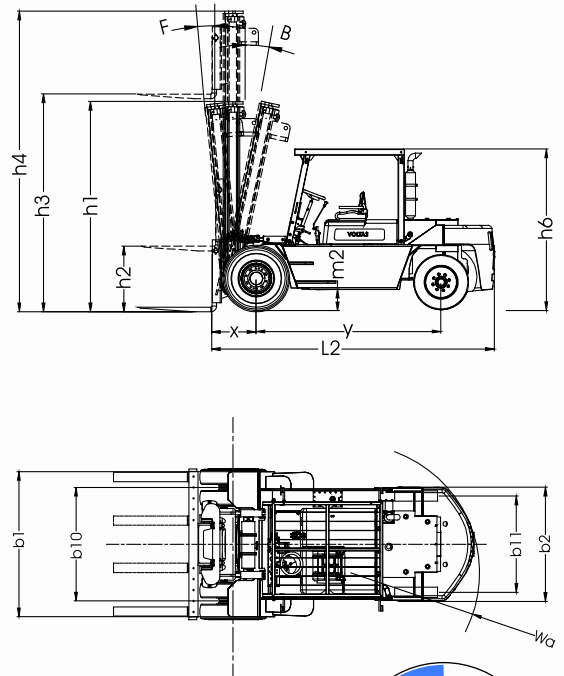

The specifications are subject to change without prior notice. Please contact our nearest office for latest specifications

VOLTAS

KION India Pvt. Ltd.

Plant & HO : 5/4 Chandan Nagar, Pune - Nagar Road,
Pune - 411 014, Maharashtra
Visit Us at : www.voltas-mh.com

For Enquiries
e-mail : in.enquiries@kiongroup.com
Contact us : 020 - 6732194 / 188 / 190 / 193

BRANCHES

Ahmedabad 9925013566 • Bangalore 9731017401 • Bhubaneswar 9090963883 • Chandigarh 9878677873
Chennai 8680067711/8680067712 • Cochin 9747357888 • Coimbatore 9747397666/9747357888 • Delhi 7840010261
Hyderabad 9010150999 • Indore 7770862223 • Jaipur 9352573157 • Jamshedpur 9031098801 • Kolkata 9088026730
Lucknow 9889033532 • Madurai 9840234189/8680067712 • Mumbai 7774027853/7774027851 • Nagpur 7774027836
Pune 7774027840 • Rudrapur 8057405111 • Surat 7624005557 • Vizag 9951066618

DEALERS

Agartala 9435993430 • Ahmedabad 8347009991 • Ankleshwar 8347000648 • Aurangabad 9657722566
Bangalore 9449857458 • Baroda 8347009993 • Bhopal 9826052942 • Bhubaneswar 9238310721 • Chakan 9604503624
Chandigarh 9463998214 • Chennai 9940052996 • Cochin 8129400987 • Coimbatore 9842315181
Delhi 9899684448/9711206090 • Durgapur 9830194044 • Erode 9842015187 • Gandhidham 8347009982
Goa 9423312625/9850471387 • Guwahati 9435993430 • Haldia 9830194044 • Hosur 9629302584 • Hubli 9482233151
Hyderabad 9032047822 • Indore 9826052942 • Itanagar 9435993430 • Jabalpur 9826052942 • Jaipur 9414159451
Jaipur 9090963883 • Jamshedpur 9798426330 • Jharsuguda 9090963883 • Jodhpur 9414159451 • Jorhat 9435993430
Kolhapur 9922996273 • Kolkata 9830194044 • Kota 9414189976 • Lucknow 9415005471 • Ludhiana 9463998214
Madurai 9750955044 • Mangalore 9482233151 • Mumbai 9324267044 • Mysore 9449857458 • Nagpur 9552470007
Nasik 8600921789 • Nellore 9959194936 • Palghat 8129192277 • Pantnagar 8057405111 • Patna 9031464206
Pondicherry 9787735921 • Pune 9922996269 • Raipur 8236835202 • Rajkot 8347000647 • Ranipet 9787735921
Roorkee 9219000900 • Salem 9715415181 • Shillong 9435993430 • Siliguri 9830194044 • Surat 9909981641
Taloja 8888996333 • Tirunelveli 9750955044 • Trichy 9750955044 • Trivandrum 9995801271 • Udaipur 9414159451
Vapi 9978901772 • Varanasi 9415005471 • Vijaywada 9966112330 • Vizag 9885011142