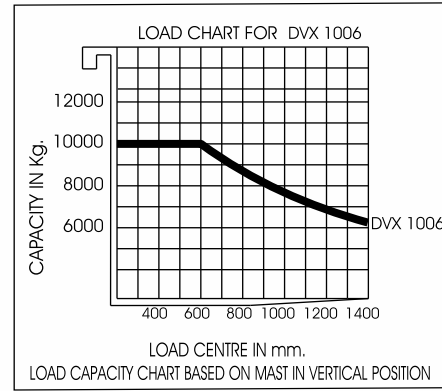

SPECIFICATIONS						
GENERAL	1	MANUFACTURER		VMH		
	2	MODEL		DVX 1006		
	3	CAPACITY	LIFTING LOAD	KG 10000		
	4	LOAD CENTER	DISTANCE	MM 600		
	5	POWER UNIT	ENGINE TYPE	DIESEL		
	6	TYRES	PNEUMATIC (P), CUSHION (C)		P-STD / C-OPT	
DIMENSIONS	7	LIFT HEIGHT STD MAST	MAX FORK HEIGHT	h3 MM 3500		
	8		FREE LIFT WITH STD HVM MAST	h2 MM NIL		
	9	FORK CARRIAGE	ISO CLASS		4A	
	10	FORK DIMENSIONS	THICKNESS(thk) X WIDTH(W) X LENGTH(L)	MM	75 X 150 X 1200	
	11	FORK SPREAD	MINIMUM - MAXIMUM	MM	920 / 2320	
	12	TILT ANGLE WITH HVM	FORWARD / BACKWARD	F / B DEG	6 / 12	
	13		LENGTH TO FACE OF FORKS	L2 MM	4550	
	14		OVERALL WIDTH	b1 / b2 MM	2325 / 1875	
	15	OVERALL DIMENSIONS	HEIGHT WITH COLLAPSED MAST	h1 MM	3350	
	16		HEIGHT WITH EXTENDED MAST & LBR	h4 MM	5100	
	17		HEIGHT OF CANOPY GUARD	h6 MM	2550	
	18	TURNING RADIUS		Wa MM	4200	
	19	FRONT OVERHANG		X MM	715	
PERFORMANCE	20		TRAVEL - LADEN / UNLADEN	KMPH 18 / 20		
	21	SPEEDS WITH STD HVM	LIFTING - LADEN / UNLADEN	M/S 0.27 / 0.3		
	22		LOWERING - LADEN / UNLADEN	M/S 0.31 / 0.36		
	23		GRADABILITY**	LADEN	% 18 / 20	
	24	STEERING TYRE	POWER STEERING		HYDROSTATIC	
FRAME & TYRES	25	WEIGHT	LADEN / UNLADEN	KG 21595 / 11595		
	26		No - FRONT / REAR	No 4 / 2		
	27	TYRES	SIZE - FRONT		10.00 x 20 - 16PR	
	28		SIZE - REAR		7.50 x 16 - 12PR	
	29	WHEEL BASE		Y MM	3000	
	30	TRACK	b10 / b11	MM	1815 / 1620	
31	GROUND CLEARANCE	UNDER FRAME	m2 MM	315		
DRIVE	32	BRAKES	SERVICE		PNEUMATIC	
	33		PARKING		PNEUMATIC	
	34		MANUFACTURER / MODEL		REPUTED	
	35	ENGINE	RATED HP AS PER IS 10000	HP	100	
	36		RATED RPM	RPM	2200	
	37		RATED TORQUE	KGM	35.8 @ 1500 RPM	
	38		MAKE / MODEL		INDIGENOUS	
	39	TRANSMISSION	TYPE		POWERSHIFT	
	40		NO OF SPEEDS		2 / 2	
	41		GEAR SHIFT			MECHANICAL

** UNLADEN GRADABILITY IS LIMITED TO SKIDDING OF TYRES. SAFETY : TRUCK CONFORMS TO STABILITY REQUIREMENT AS PER "BIS" & "ISO" STANDARDS ALL SPECIFICATIONS ARE SUBJECT TO +/- 12% TOLERANCE APART FROM THOSE GOVERNED BY BIS. DUE TO CONTINUOUS DESIGN IMPROVEMENTS THE SPECIFICATIONS ARE SUBJECT TO CHANGE WITHOUT NOTICE. CONTACT VOLTAS SALES OFFICE FOR APPLICATIONS INVOLVING SIDESHIFTER / FORK POSITIONER OR ANY OTHER ATTACHMENTS