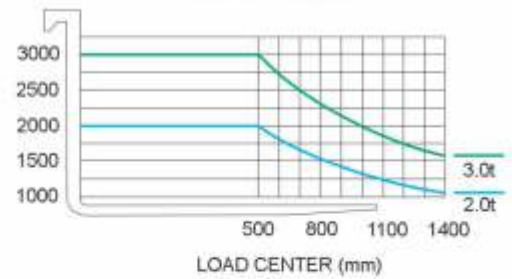

SAFETY: TRUCK CONFORMS TO STABILITY REQUIREMENT AS PER "BIS" & "ISO" STANDARDS. ALL SPECIFICATIONS ARE SUBJECT TO +/- 12% TOLERANCE DUE TO CONTINUOUS DESIGN IMPROVEMENTS THE SPECIFICATIONS ARE SUBJECT TO CHANGE WITHOUT NOTICE.

LOAD CENTRE CHART FROM 2T TO 3T CAPACITY CHART

RASA: Right-Angle Store Aisle
a: Clearance b: Length of load

MAST CONFIGURATIONS																
CPCD 20	TYPE OF MAST	MAST MODEL	OAH H1 mm	FFH* E mm	MFH H3 mm	MAST HEIGHT EXTENDED WITH LBR mm	TILT ANGLE DEGREE FWD/BWD	DERATED CAPACITY AT MFH (kg)								
									2-Stage	HVD 3000	2060	1417	3000	4250	6 / 12	2000
2-Stage	HVM 3600	2310	140	3600	4540	6 / 12	2000									
CPCD 30	2-Stage	HVD 3000	2080	1420	3000	4273	6 / 12	3000								
	3-Stage	HVT 4500	2180	1525	4500	5150	6 / 6	2400								
	2-Stage	HVM 3000	2080	145	3000	4273	6 / 12	3000								
3-Stage	HVT 6000	2690	2261	6000	7273	3 / 6	2100									

Sales and Service by

KION India

KION
GROUP

KION India Pvt. Ltd.

Plant & HO : 5/4 Chandan Nagar, Pune - Nagar Road,
Pune - 411 014, Maharashtra

Visit Us at : www.voltas-mh.com

For Enquiries

e-mail : in.enquiries@kiongroup.com

Contact us : 020 - 6732194 / 188 / 190 / 193

BRANCHES

Ahmedabad 9925013566 • Bangalore 9731017401 • Bhubaneswar 9090963883 • Chandigarh 9878677873
Chennai 8680067711/8680067712 • Cochin 9747357888 • Coimbatore 9747397666/9747357888 • Delhi 7840010261
Hyderabad 9010150999 • Indore 7770862223 • Jaipur 9352573157 • Jamshedpur 9031098801 • Kolkata 9088026730
Lucknow 9889033532 • Madurai 9840234189/8680067712 • Mumbai 7774027853/7774027851 • Nagpur 7774027836
Pune 7774027840 • Rudrapur 8057405111 • Surat 7624005557 • Vizag 9951066618

DEALERS

Agartala 9435993430 • Ahmedabad 8347009991 • Ankleshwar 8347000648 • Aurangabad 9657722566
Bangalore 9449857458 • Baroda 8347009993 • Bhopal 9826052942 • Bhubaneswar 9238310721 • Chakan 9604503624
Chandigarh 9463998214 • Chennai 9940052996 • Cochin 8129400987 • Coimbatore 9842315181
Delhi 9899684448/9711206090 • Durgapur 9830194044 • Erode 9842015187 • Gandhidham 8347009982
Goa 9423312625/9850471387 • Guwahati 9435993430 • Haldia 9830194044 • Hosur 9629302584 • Hubli 9482233151
Hyderabad 9032047822 • Indore 9826052942 • Itanagar 9435993430 • Jabalpur 9826052942 • Jaipur 9414159451
Jaipur 9090963883 • Jamshedpur 9798426330 • Jharsuguda 9090963883 • Jodhpur 9414159451 • Jorhat 9435993430
Kolhapur 9922996273 • Kolkata 9830194044 • Kota 9414189976 • Lucknow 9415005471 • Ludhiana 9463998214
Madurai 9750955044 • Mangalore 9482233151 • Mumbai 9324267044 • Mysore 9449857458 • Nagpur 9552470007
Nasik 8600921789 • Nellore 9959194936 • Palghat 8129192277 • Pantnagar 8057405111 • Patna 9031464206
Pondicherry 9787735921 • Pune 9922996269 • Raipur 8236835202 • Rajkot 8347000647 • Ranipet 9787735921
Roorkee 9219000900 • Salem 9715415181 • Shillong 9435993430 • Siliguri 9830194044 • Surat 9909981641
Taloja 8888996333 • Tirunelveli 9750955044 • Trichy 9750955044 • Trivandrum 995801271 • Udaipur 9414159451
Vapi 9978901772 • Varanasi 9415005471 • Vijaywada 9966112330 • Vizag 9885011142