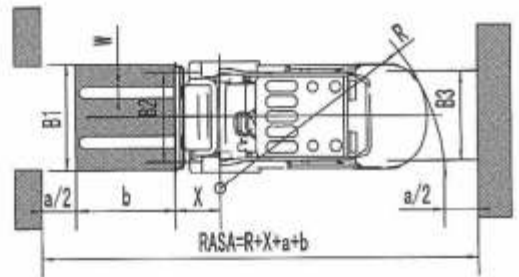

SAFETY: TRUCK CONFORMS TO STABILITY REQUIREMENT AS PER "BIS" & "ISO" STANDARDS. ALL SPECIFICATIONS ARE SUBJECT TO +/- 12% TOLERANCE DUE TO CONTINUOUS DESIGN IMPROVEMENTS THE SPECIFICATIONS ARE SUBJECT TO CHANGE WITHOUT NOTICE.

LOAD CENTRE CHART FROM 2T TO 3T CAPACITY CHART

RASA: Right-Angle Store Aisle
a: Clearance b: Length of load

MAST CONFIGURATIONS																
CPCD 20	TYPE OF MAST	MAST MODEL	OAH H1 mm	FFH* E mm	MFH H3 mm	MAST HEIGHT EXTENDED WITH LBR mm	TILT ANGLE DEGREE FWD/BWD	DERATED CAPACITY AT MFH (kg)								
									2-Stage	HVD 3000	2060	1417	3000	4250	6 / 12	2000
2-Stage	HVM 3600	2310	140	3600	4540	6 / 12	2000									
CPCD 30	2-Stage	HVD 3000	2080	1420	3000	4273	6 / 12	3000								
	3-Stage	HVT 4500	2180	1525	4500	5150	6 / 6	2400								
	2-Stage	HVM 3000	2080	145	3000	4273	6 / 12	3000								
3-Stage	HVT 6000	2690	2261	6000	7273	3 / 6	2100									

Sales and Service by

KION India

KION
GROUP

KION India Pvt. Ltd.

Plant & HO : 5/4 Chandan Nagar, Pune - Nagar Road,
Pune - 411 014, Maharashtra

Visit Us at : www.voltas-mh.com

For Enquiries

e-mail : in.enquiries@kiongroup.com

Contact us : 020 - 6732194 / 188 / 190 / 193

BRANCHES

Ahmedabad 9925013566 • Bangalore 9731017401 • Bhubaneswar 9090963883 • Chandigarh 9878677873
Chennai 8680067711/8680067712 • Cochin 9747357888 • Coimbatore 9747397666/9747357888 • Delhi 7840010261
Hyderabad 9010150999 • Indore 7770862223 • Jaipur 9352573157 • Jamshedpur 9031098801 • Kolkata 9088026730
Lucknow 9889033532 • Madurai 9840234189/8680067712 • Mumbai 7774027853/7774027851 • Nagpur 7774027836
Pune 7774027840 • Rudrapur 8057405111 • Surat 7624005557 • Vizag 9951066618

DEALERS

Agartala 9435993430 • Ahmedabad 8347009991 • Ankleshwar 8347000648 • Aurangabad 9657722566
Bangalore 9449857458 • Baroda 8347009993 • Bhopal 9826052942 • Bhubaneswar 9238310721 • Chakan 9604503624
Chandigarh 9463998214 • Chennai 9940052996 • Cochin 8129400987 • Coimbatore 9842315181
Delhi 9899684448/9711206090 • Durgapur 9830194044 • Erode 9842015187 • Gandhidham 8347009982
Goa 9423312625/9850471387 • Guwahati 9435993430 • Haldia 9830194044 • Hosur 9629302584 • Hubli 9482233151
Hyderabad 9032047822 • Indore 9826052942 • Itanagar 9435993430 • Jabalpur 9826052942 • Jaipur 9414159451
Jaipur 9090963883 • Jamshedpur 9798426330 • Jharsuguda 9090963883 • Jodhpur 9414159451 • Jorhat 9435993430
Kolhapur 9922996273 • Kolkata 9830194044 • Kota 9414189976 • Lucknow 9415005471 • Ludhiana 9463998214
Madurai 9750955044 • Mangalore 9482233151 • Mumbai 9324267044 • Mysore 9449857458 • Nagpur 9552470007
Nasik 8600921789 • Nellore 9959194936 • Palghat 8129192277 • Pantnagar 8057405111 • Patna 9031464206
Pondicherry 9787735921 • Pune 9922996269 • Raipur 8236835202 • Rajkot 8347000647 • Ranipet 9787735921
Roorkee 9219000900 • Salem 9715415181 • Shillong 9435993430 • Siliguri 9830194044 • Surat 9909981641
Taloja 8888996333 • Tirunelveli 9750955044 • Trichy 9750955044 • Trivandrum 995801271 • Udaipur 9414159451
Vapi 9978901772 • Varanasi 9415005471 • Vijaywada 9966112330 • Vizag 9885011142