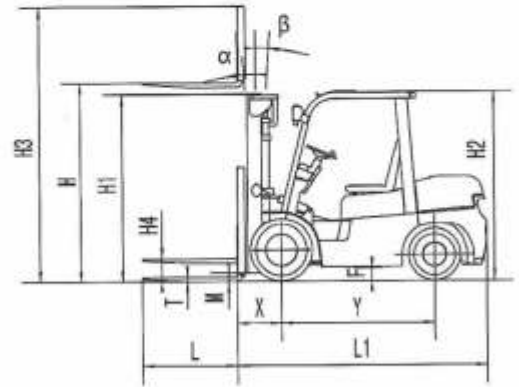

SAFETY: TRUCK CONFORMS TO STABILITY REQUIREMENT AS PER "BIS" & "ISO" STANDARDS. ALL SPECIFICATIONS ARE SUBJECT TO +/- 12% TOLERANCE DUE TO CONTINUOUS DESIGN IMPROVEMENTS THE SPECIFICATIONS ARE SUBJECT TO CHANGE WITHOUT NOTICE.

LOAD CENTRE CHART FROM 2T TO 3T CAPACITY CHART

RASA: Right-Angle Store Aisle
a: Clearance b: Length of load

MAST CONFIGURATIONS																
CPCD 20	TYPE OF MAST	MAST MODEL	OAH H1 mm	FFH* E mm	MFH H3 mm	MAST HEIGHT EXTENDED WITH LBR mm	TILT ANGLE DEGREE FWD/BWD	DERATED CAPACITY AT MFH (kg)								
									2-Stage	HVD 3000	2060	1417	3000	4250	6 / 12	2000
2-Stage	HVM 3600	2310	140	3600	4540	6 / 12	2000									
CPCD 30	2-Stage	HVD 3000	2080	1420	3000	4273	6 / 12	3000								
	3-Stage	HVT 4500	2180	1525	4500	5150	6 / 6	2400								
	2-Stage	HVM 3000	2080	145	3000	4273	6 / 12	3000								
3-Stage	HVT 6000	2690	2261	6000	7273	3 / 6	2100									

Sales and Service by

KION India

KION
GROUP

KION India Pvt. Ltd.

Plant & HO : 5/4 Chandan Nagar, Pune - Nagar Road,
Pune - 411 014, Maharashtra

Visit Us at : www.voltas-mh.com

For Enquiries

e-mail : in.enquiries@kiongroup.com

Contact us : 020 - 6732194 / 188 / 190 / 193

BRANCHES

Ahmedabad 9925013566 • Bangalore 9731017401 • Bhubaneswar 9090963883 • Chandigarh 9878677873
Chennai 8680067711/8680067712 • Cochin 9747357888 • Coimbatore 9747397666/9747357888 • Delhi 7840010261
Hyderabad 9010150999 • Indore 7770862223 • Jaipur 9352573157 • Jamshedpur 9031098801 • Kolkata 9088026730
Lucknow 9889033532 • Madurai 9840234189/8680067712 • Mumbai 7774027853/7774027851 • Nagpur 7774027836
Pune 7774027840 • Rudrapur 8057405111 • Surat 7624005557 • Vizag 9951066618

DEALERS

Agartala 9435993430 • Ahmedabad 8347009991 • Ankleshwar 8347000648 • Aurangabad 9657722566
Bangalore 9449857458 • Baroda 8347009993 • Bhopal 9826052942 • Bhubaneswar 9238310721 • Chakan 9604503624
Chandigarh 9463998214 • Chennai 9940052996 • Cochin 8129400987 • Coimbatore 9842315181
Delhi 9899684448/9711206090 • Durgapur 9830194044 • Erode 9842015187 • Gandhidham 8347009982
Goa 9423312625/9850471387 • Guwahati 9435993430 • Haldia 9830194044 • Hosur 9629302584 • Hubli 9482233151
Hyderabad 9032047822 • Indore 9826052942 • Itanagar 9435993430 • Jabalpur 9826052942 • Jaipur 9414159451
Jaipur 9090963883 • Jamshedpur 9798426330 • Jharsuguda 9090963883 • Jodhpur 9414159451 • Jorhat 9435993430
Kolhapur 9922996273 • Kolkata 9830194044 • Kota 9414189976 • Lucknow 9415005471 • Ludhiana 9463998214
Madurai 9750955044 • Mangalore 9482233151 • Mumbai 9324267044 • Mysore 9449857458 • Nagpur 9552470007
Nasik 8600921789 • Nellore 9959194936 • Palghat 8129192277 • Pantnagar 8057405111 • Patna 9031464206
Pondicherry 9787735921 • Pune 9922996269 • Raipur 8236835202 • Rajkot 8347000647 • Ranipet 9787735921
Roorkee 9219000900 • Salem 9715415181 • Shillong 9435993430 • Siliguri 9830194044 • Surat 9909981641
Taloja 8888996333 • Tirunelveli 9750955044 • Trichy 9750955044 • Trivandrum 995801271 • Udaipur 9414159451
Vapi 9978901772 • Varanasi 9415005471 • Vijaywada 9966112330 • Vizag 9885011142